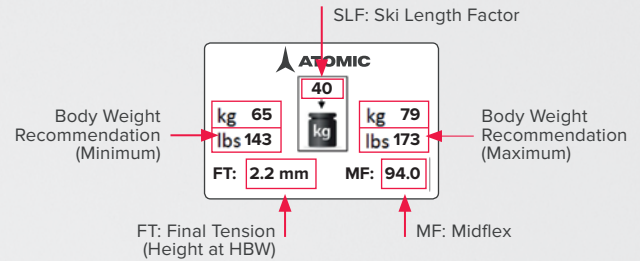

SKATE

The sticker shown below is for a ski which is recommended for skiers between 65 – 79 kg, or 143 – 173 lbs.