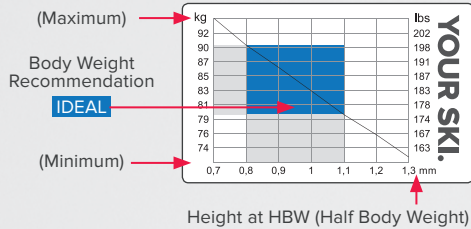

WEIGHT RECOMMENDATION NORDIC SKIS

On every Worldcup ski we make there is a sticker that shows the important technical information about that ski. This includes its ideal weight range, based on the ski's specific length and flex. There are two different stickers, one for Classic and one for Skate:

CLASSIC

This sticker includes a color coding for different conditions: cold (blue ■), universal (yellow ■) or warm (red ■). The sticker shown below is for a cold ski which is recommended for skiers between 72 – 94 kg, perfectly suitable for 80 – 90 kg. In addition, there's a special sticker for Skintec (colour coding grey ■).